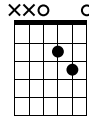

G6

CAPO FRET 3

LET RING THROUGHOUT

12.QUIT.

COUplet 1&2

D

Dsus2

Bm16