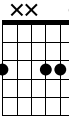

Staff with guitar tablature for measures 15-22, including chord diagrams and fret numbers.

D

Gm6

D

Gm6

Staff with guitar tablature for measures 19-22, including fret numbers and chord diagrams.

COUPLET 4

D