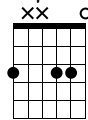

NO SURPRISES

RADIOHEAD

STANDARD TUNING

♩ = 74

INTRO

D

G6

D

G6

CAPO FRET 3

LET RING THROUGHOUT

12.QUIT.

COUplet 1&2

D

Dsus2

Bm16

G6

EM17

EM

A

Asus4

D

G6

COUplet 3

D

Dsus2

Bm16

G6