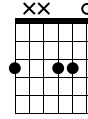

NO SURPRISES

RADIOHEAD

STANDARD TUNING

♩ = 74

INTRO

D

G6

D

G6

CAPO FRET 3

LET RING THROUGHOUT

12.QUIT.

COUplet 1&2

D

Dsus2

Bm16

G6

EM17

EM

A

Asus4

D

G6

COUplet 3

D

Dsus2

Bm16

G6