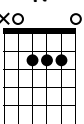

D

Gm6

Staff with guitar tablature for measures 27-30, including chord diagrams and fret numbers.

BRUG

A

Asus4

A

Gm6