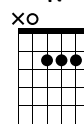

D

Gm6

Staff with guitar tablature for measures 27-30, including chord diagrams and fret numbers.

BRUG

A

Asus4

A

Gm6

Staff with guitar tablature for measures 31-32, including fret numbers and chord diagrams.

EMI  **GM**  **Gsus2**  **G5**  **GM** 

33 

LAASTE COUplet

D  **Dsus2**  **Bm16**  **G6** 

35 

REFRAIN

EM17  **A**  **Asus4** 