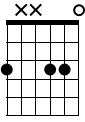

Staff with guitar tablature for measures 15-22, including chord diagrams and fret numbers.

D

Gm6

D

Gm6

Staff with guitar tablature for measures 19-22, including fret numbers and chord diagrams.

COUPLET 4

D