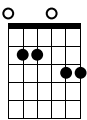

NO SURPRISES

RADIOHEAD

STANDARD TUNING

♩ = 74

INTRO

D

G6

D

G6

CAPO FRET 3

LET RING THROUGHOUT

12.QUIT.

COUplet 1&2

D

Dsus2

Bm16

G6

EM17

EM

A

Asus4

D

G6

COUplet 3

D

Dsus2

Bm16

G6