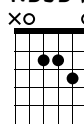

D

Gm6

Staff with guitar tablature for measures 27-30, including chord diagrams and fret numbers.

BRUG

A

Asus4

A

Gm6