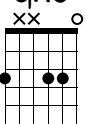

D

Gm6

Staff with guitar tablature for measures 27-30, including chord diagrams and fret numbers.

BRUG

A

Asus4

A

Gm6