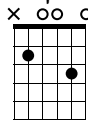

NO SURPRISES

RADIOHEAD

STANDARD TUNING

♩ = 74

INTRO

D

G6

D

G6

CAPO FRET 3

LET RING THROUGHOUT

12.QUIT.

COUplet 1&2

D

Dsus2

Bm16

G6

EM17

EM

A

Asus4

D

G6

COUplet 3

D

Dsus2

Bm16

G6