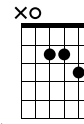

Staff with guitar tablature for measures 15-22, including chord diagrams and fret numbers.

D

Gm6

D

Gm6

Staff with guitar tablature for measures 19-22, including fret numbers and chord diagrams.

COUPLET 4

D