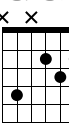

REFRAIN

EM17

A

Asus4

Staff with guitar tablature for measures 15-22, including chord diagrams and fret numbers.

D

Gm6

D

Gm6

Staff with guitar tablature for measures 19-22, including fret numbers and chord diagrams.

COUPLET 4

D

D/Db

GΔ/B

G6

Staff with guitar tablature for measures 23-26, including fret numbers and chord diagrams.

REFRAIN

EM17

A

Asus4

D

Gm6

Staff with guitar tablature for measures 27-30, including chord diagrams and fret numbers.

BRUG

A

Asus4

A

Gm6

Staff with guitar tablature for measures 31-32, including fret numbers and chord diagrams.