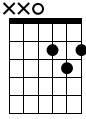

NO SURPRISES

RADIOHEAD

STANDARD TUNING

♩ = 74

INTRO

D

G6

D

Staff with guitar tablature for measures 31-32, including fret numbers and chord diagrams.

EMI  **GM**  **Gsus2**  **G5**  **GM** 

33 

LAASTE COUplet

D  **Dsus2**  **Bm16**  **G6** 

35 

REFRAIN

EM17  **A**  **Asus4** 