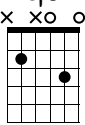

G6

Staff with guitar tablature for measures 23-26, including fret numbers and chord diagrams.