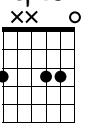

Gm6

Staff with guitar tablature for measures 27-30, including chord diagrams and fret numbers.