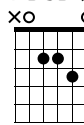

D/Db

GΔ/B

G6

Staff with guitar tablature for measures 23-26, including fret numbers and chord diagrams.

REFRAIN

EM17

A

Asus4