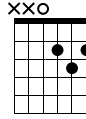

NO SURPRISES

RADIOHEAD

STANDARD TUNING

♩ = 74

INTRO

D

G6

D