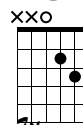

REFRAIN

EM17

A

Asus4

Staff with guitar tablature for measures 15-22, including chord diagrams and fret numbers.

D

Gm6

D

Gm6

Staff with guitar tablature for measures 19-22, including fret numbers and chord diagrams.

COUPLET 4

D

D/Db

GΔ/B

G6

Staff with guitar tablature for measures 23-26, including fret numbers and chord diagrams.

REFRAIN

EM17

A

Asus4

D

Gm6

Staff with guitar tablature for measures 27-30, including chord diagrams and fret numbers.

BRUG

A

Asus4

A

Gm6

Staff with guitar tablature for measures 31-32, including fret numbers and chord diagrams.