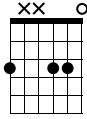

NO SURPRISES

RADIOHEAD

STANDARD TUNING

♩ = 74

INTRO

D

G6

D