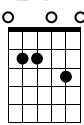

D/Db

GΔ/B

G6

Staff with guitar tablature for measures 23-26, including fret numbers and chord diagrams.

REFRAIN

EM17

A

Asus4