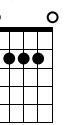

D/Db

GΔ/B

G6

Staff with guitar tablature for measures 23-26, including fret numbers and chord diagrams.

REFRAIN

EM17

A

Asus4