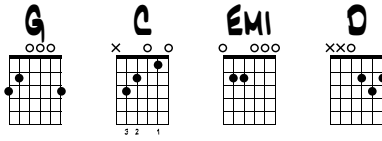

# FAST CAR

TRACY CHAPMAN

STANDARD TUNING

♩ = 102

1 CAPO FRET 2

2

3

*f*